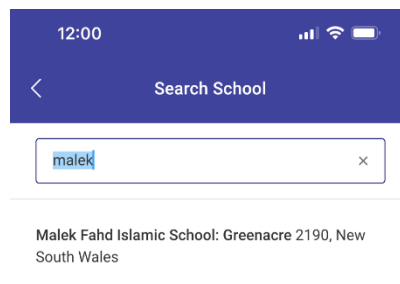

[Download and Use Sentral Parents App Guide.](#)

1. Download and install app on your device from the App Store/Google Play.

2. Once installation completed you will see the below screen.

3. Search for your school within the search box.